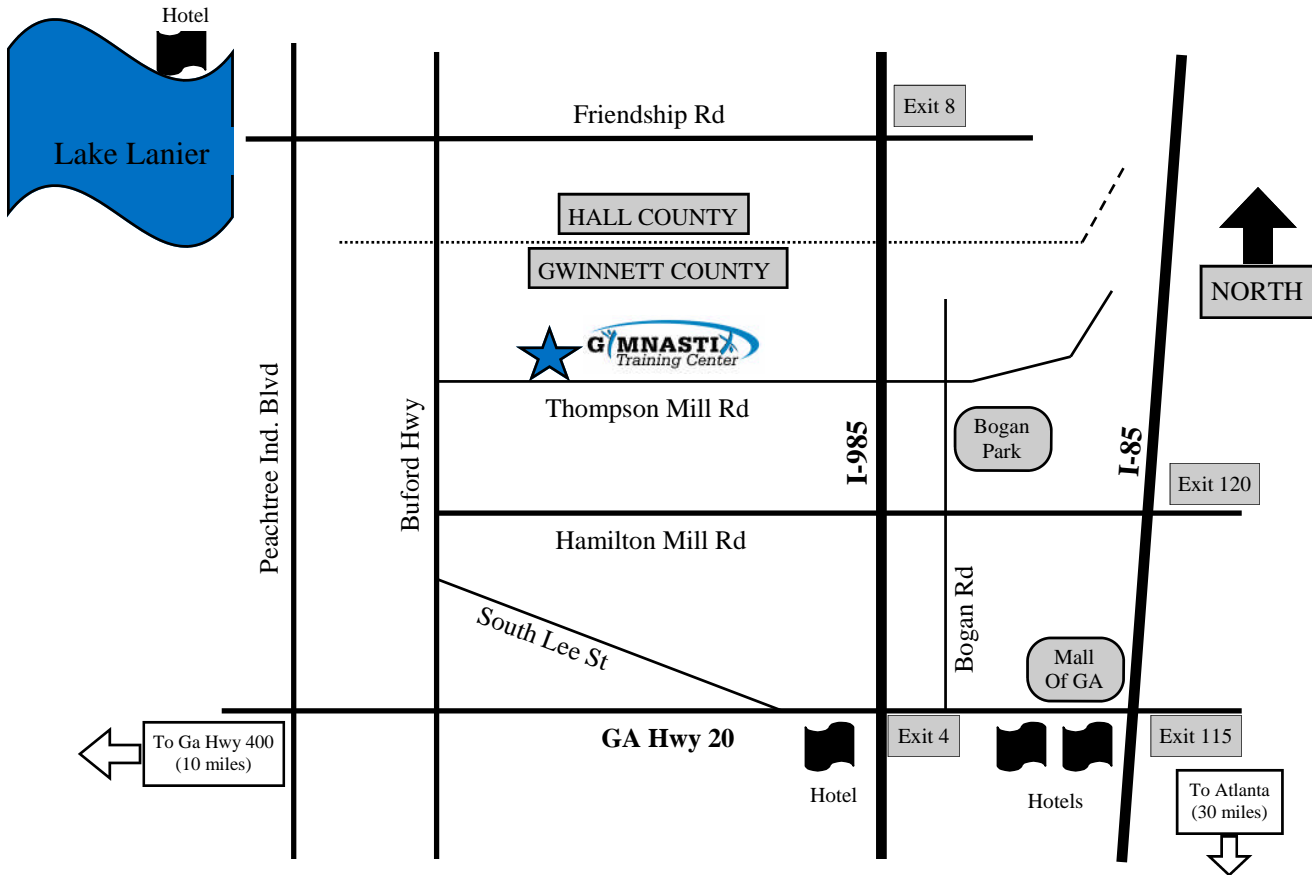

Gymnastix Training Center

4775 Thompson Mill Road
 Buford, Georgia 30518

Phone: 678-546-6626

Fax: 678-546-6628

www.gymnastix.net

DIRECTIONS (from Atlanta)
 Go NORTH on I-85.
 Take I-985 NORTH towards Gainesville
 At the first exit (EXIT 4) turn LEFT on Hwy 20 .
 At the third stoplight turn RIGHT on S Lee Street.
 Go approximately one mile and turn RIGHT on Buford Highway.
 At the third stoplight turn RIGHT on Thompson Mill Road.
 We are the third brick building on the LEFT
 Turn LEFT onto Brickton North Drive to access parking lot.