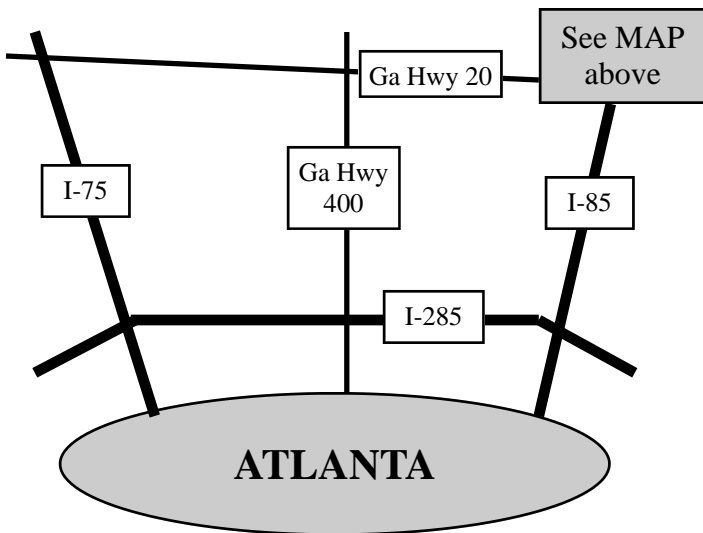

Gymnastix Training Center

4775 Thompson Mill Road
 Buford, Georgia 30518

Phone: 678-546-6626

Fax: 678-546-6628

www.gymnastix.net

DIRECTIONS (from Atlanta)
 Go NORTH on I-85.
 Take I-985 NORTH towards Gainesville
 At the first exit (EXIT 4) turn LEFT on Hwy 20 .
 At the third stoplight turn RIGHT on S Lee Street.
 Go approximately one mile and turn RIGHT on Buford Highway.
 At the third stoplight turn RIGHT on Thompson Mill Road.
 We are the third brick building on the LEFT
 Turn LEFT onto Brickton North Drive to access parking lot.